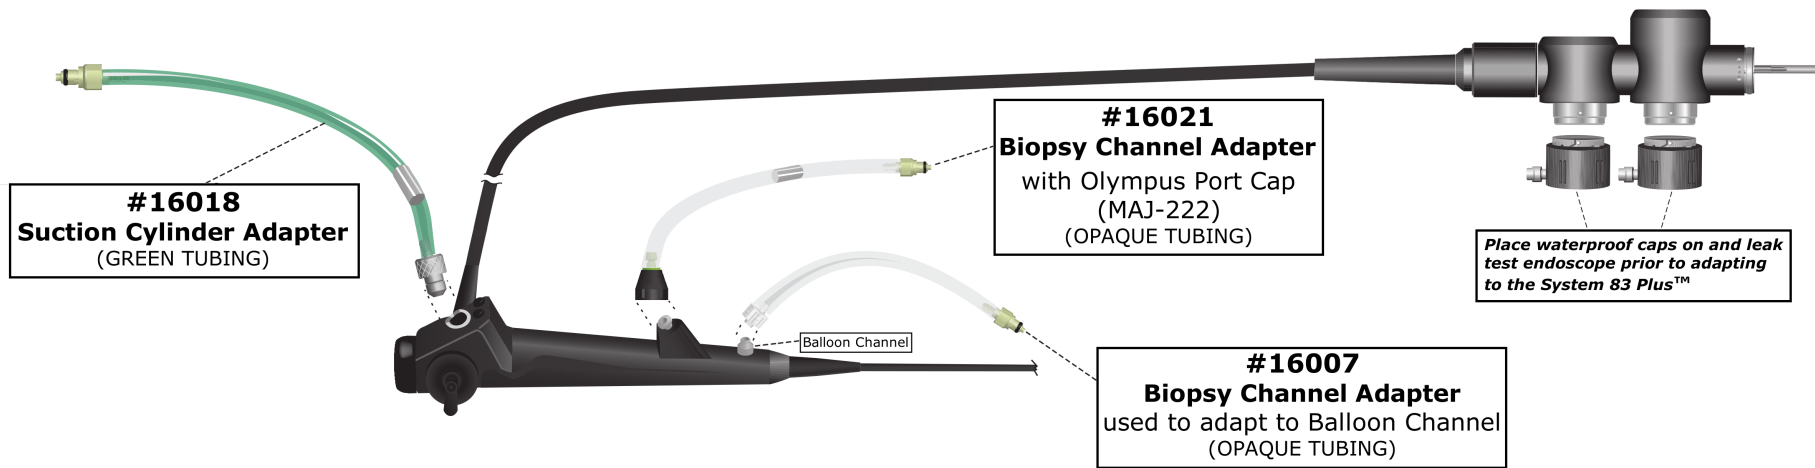

Adapting to Olympus BF-UC180F Ultrasound Bronchoscope

For questions regarding endoscope channel adaptation or if acquiring new endoscopes, please contact Custom Ultrasonics.