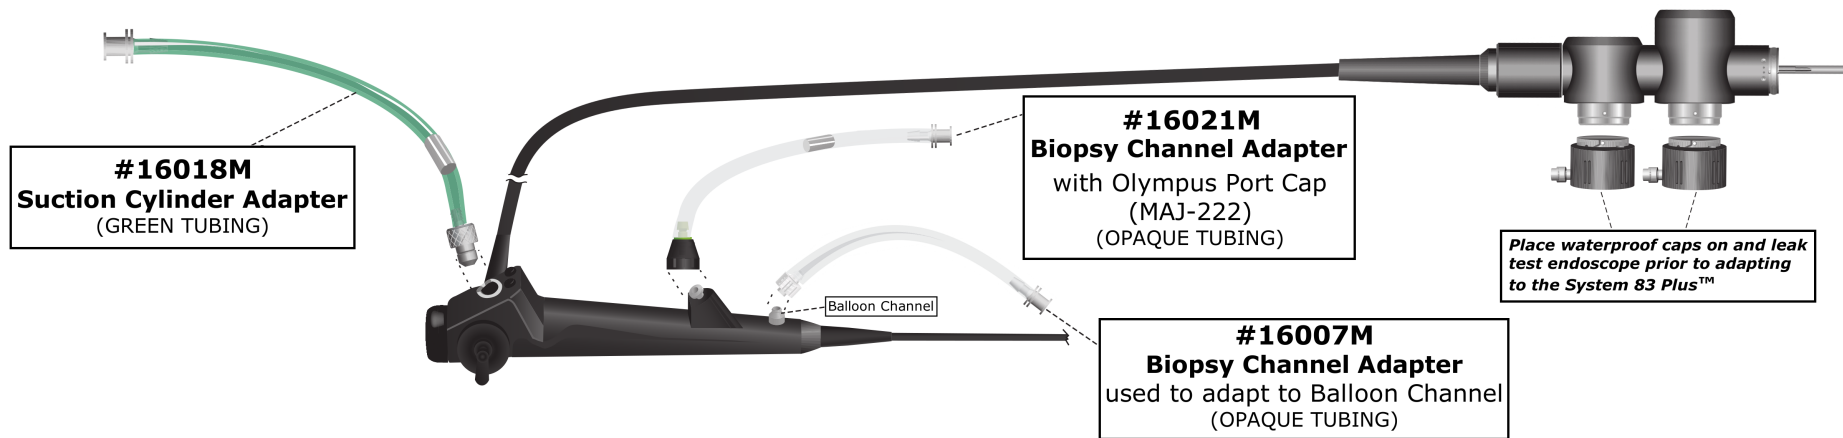

Adapting to Olympus BF-UC180F Ultrasound Bronchoscope Using M-Series Type Adapters

For questions regarding endoscope channel adaptation or if acquiring new endoscopes, please contact Custom Ultrasonics.