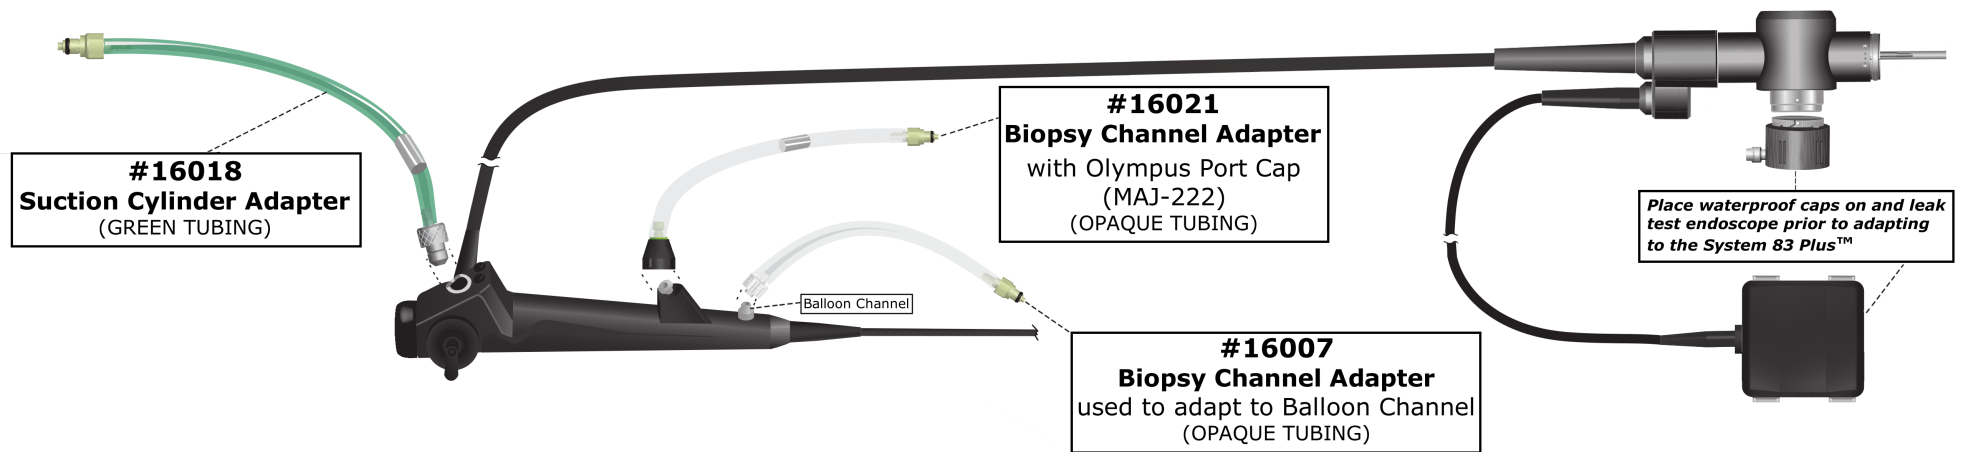

# Adapting to Olympus BF-UC160F-OL8 Ultrasound Bronchoscope

*For questions regarding endoscope channel adaptation or if acquiring new endoscopes, please contact Custom Ultrasonics.*