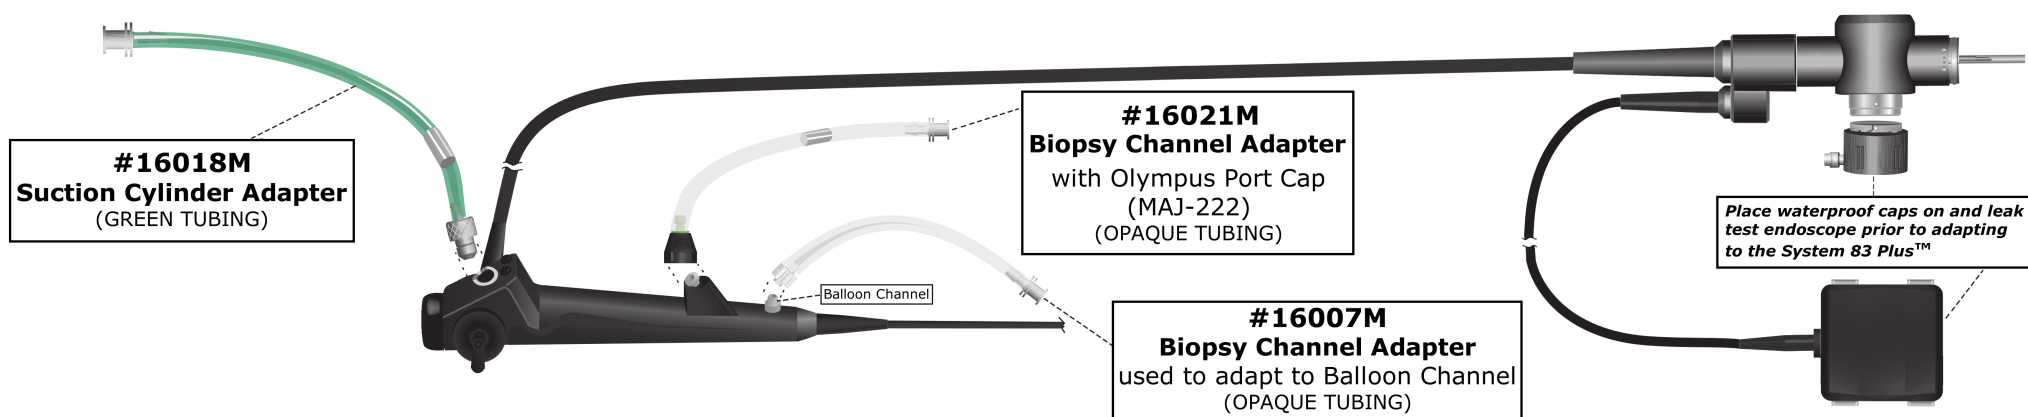

# Adapting to Olympus BF-UC160F-OL8 Ultrasound Bronchoscope Using M-Series Type Adapters

*For questions regarding endoscope channel adaptation or if acquiring new endoscopes, please contact Custom Ultrasonics.*