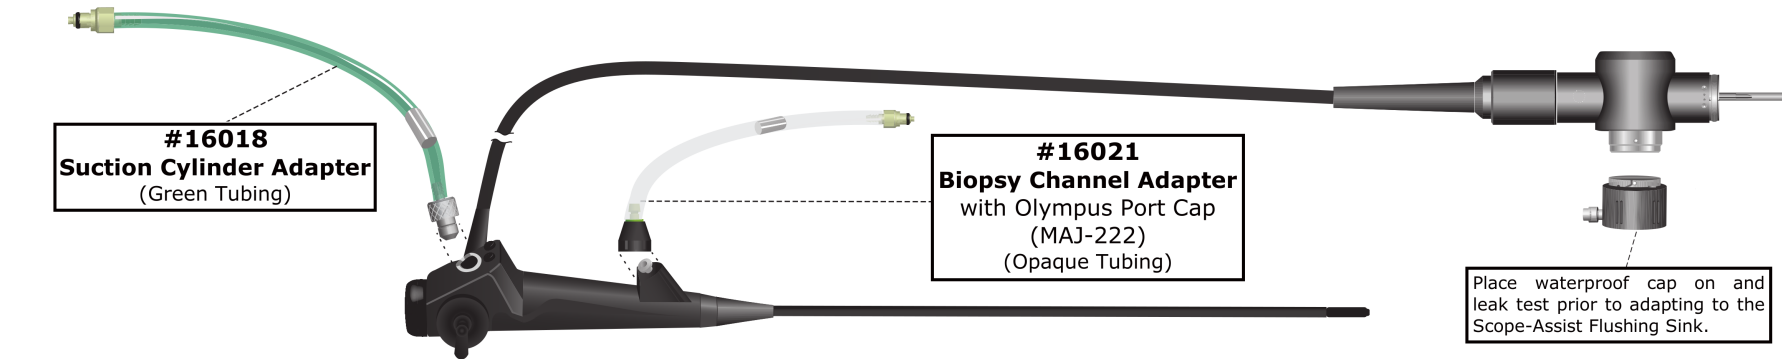

Scope-Assist Flushing Sink

Adapting to Olympus 160, 180, 190 Series Bronchoscopes

This endoscope adaptation diagram for Olympus flexible endoscopes illustrates various models; it does not illustrate an actual model. Refer to the Scope-Assist Flushing Sink Flushing Matrix for endoscope model specific flushing times. For questions regarding endoscope channel adaptation or if acquiring new endoscopes, please contact Custom Ultrasonics.