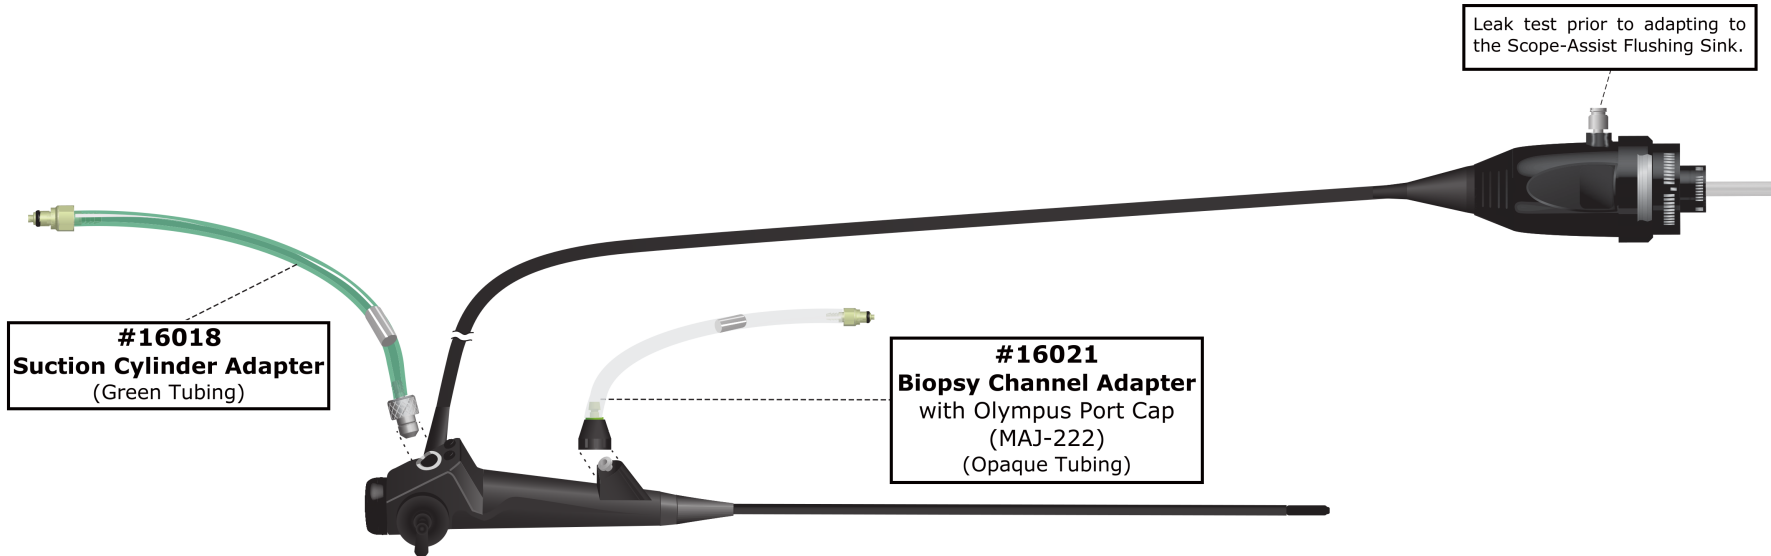

Scope-Assist Flushing Sink

Adapting to Olympus 160, 180, 190 Series Bronchoscopes

This endoscope adaptation diagram for Olympus flexible endoscopes illustrates various models; it does not illustrate an actual model. Refer to the Scope-Assist Flushing Sink Flushing Matrix for endoscope model specific flushing times. For questions regarding endoscope channel adaptation or if acquiring new endoscopes, please contact Custom Ultrasonics.