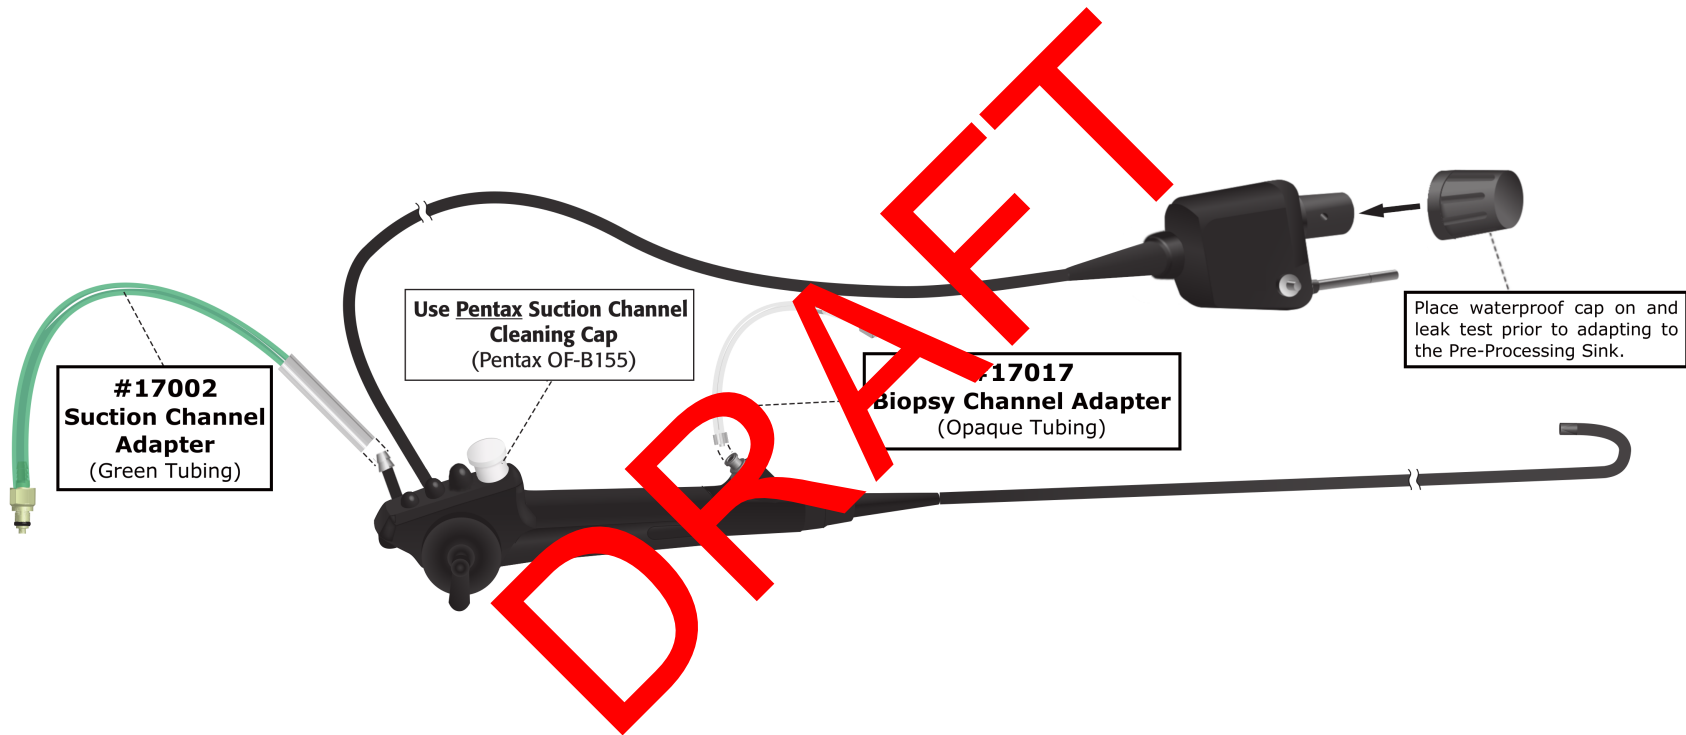

Pre-Processing Sink

Adapting to Pentax 70 Series Bronchoscopes

This endoscope adaptation diagram for Pentax flexible endoscopes illustrates various models; it does not illustrate an actual model. Refer to the Pre-Processing Sink Flushing Matrix for endoscope model specific flushing times. For questions regarding endoscope channel adaptation or if acquiring new endoscopes, please contact Custom Ultrasonics.