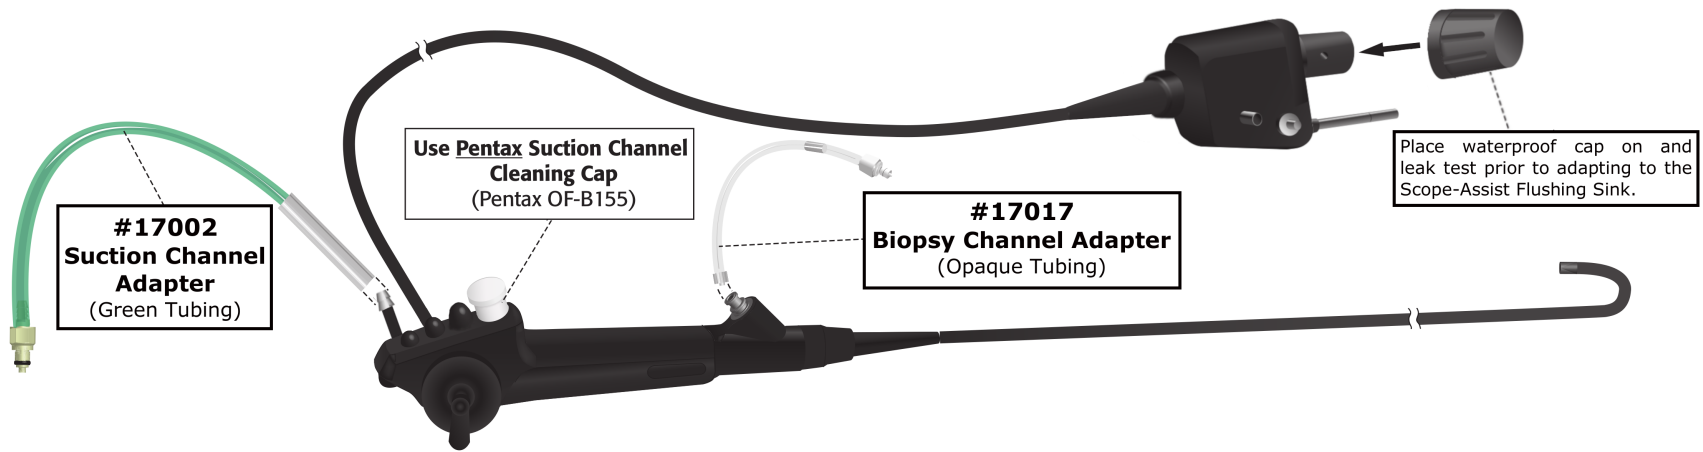

# Scope-Assist Flushing Sink

## Adapting to Pentax 70 Series Bronchoscopes

*This endoscope adaptation diagram for Pentax flexible endoscopes illustrates various models; it does not illustrate an actual model. Refer to the Scope-Assist Flushing Sink Flushing Matrix for endoscope model specific flushing times. For questions regarding endoscope channel adaptation or if acquiring new endoscopes, please contact Custom Ultrasonics.*